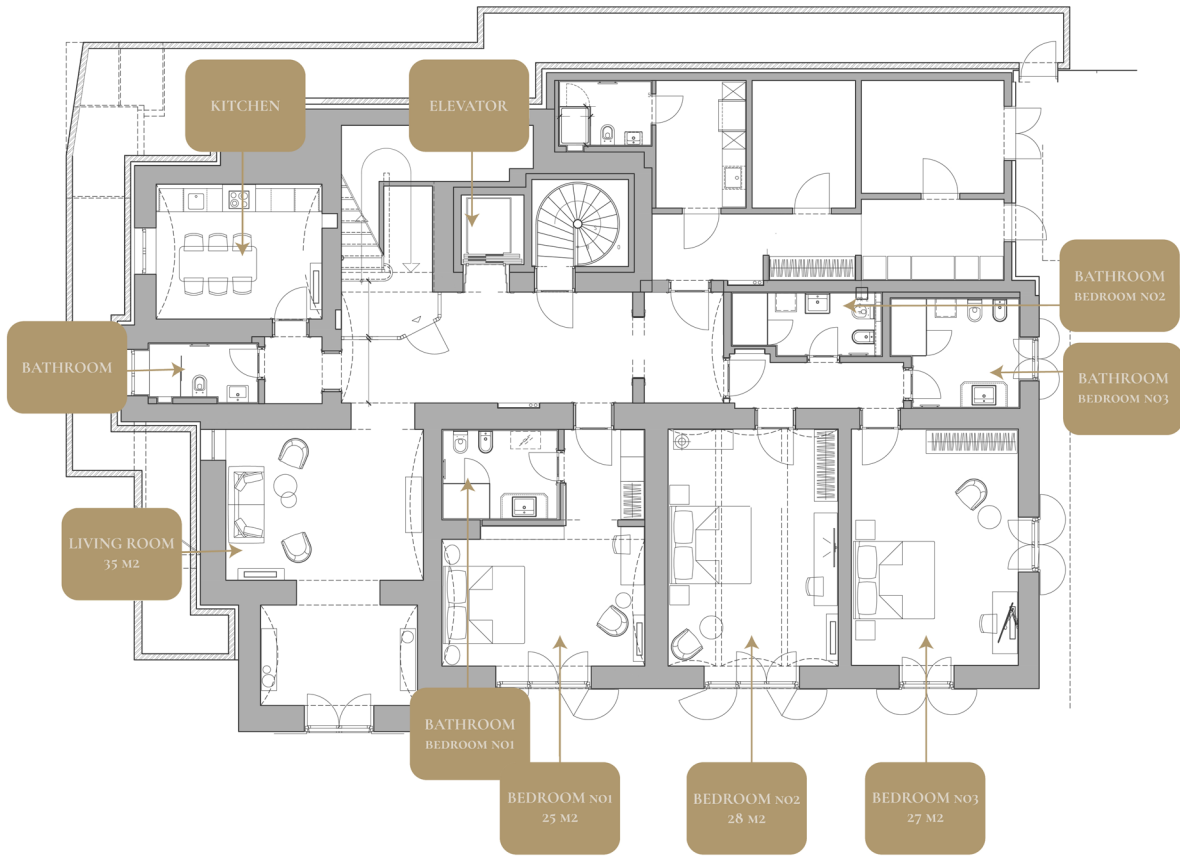

ELEVATOR

GROUND FLOOR

DINING ROOM: 12 M²

KITCHEN: 23 M²

LIVING ROOM: 35 M²

KITCHEN: 6 PAX

WINTER GARDEN BALCONY: 8 PAX

BEDROOM 1: 25 M² / 180X210 BED / TERRACE / SHOWER

BEDROOM 2: 28 M² / 90X210 TWIN BED / TERRACE / SHOWER

BEDROOM 3: 27 M² / 200X200 BED / TERRACE / SHOWER

FIRST FLOOR

OPEN LIVING ROOM: 121 M²

KITCHEN COUNTER: 4 PAX

DINING TABLE: 8 PAX

BEDROOM 4: 22 M² / 100X210 TWIN BED / SHOWER

BEDROOM 5: 29 M² / 200X210 BED / BATHTUB & SHOWER

ATTIC

KITCHEN

DINING AND LIVING ROOM

BEDROOM 6: 22 M² / TOWER / 180X210 BED / BALCONY / SHOWER

BEDROOM 7: 121 M² / OPEN ATTIC AREA / 200X210 BED / SHOWER

[360° Virtual Tour](#)

GROUND FLOOR

1ST FLOOR

www.boutiquehotelalhambra.com

ALHAMBRA
BOUTIQUE HOTEL LOŠINJ

LOŠINJ
HOTELS
& VILAS
CROATIA